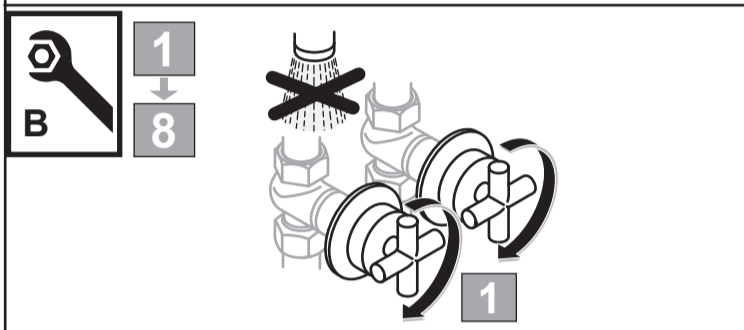

Pressure 0,3 MPa 3 bar	Temperature 50°C 65°C 81°C	Snowflake 16°C	0	1	2	3	4	5	6	7	8	9
			°C	°C	°C	°C	°C	°C	°C	°C	°C	°C
	50°C	16°C	49,5	49,5	48	46	42,5	41	37	33,5	31	28
	65°C	16°C	65	65	63,5	60,5	57	53,5	49	44,5	39	34,5
	81°C	16°C	81	81	78,5	73	69	63,5	56	49	42,5	36