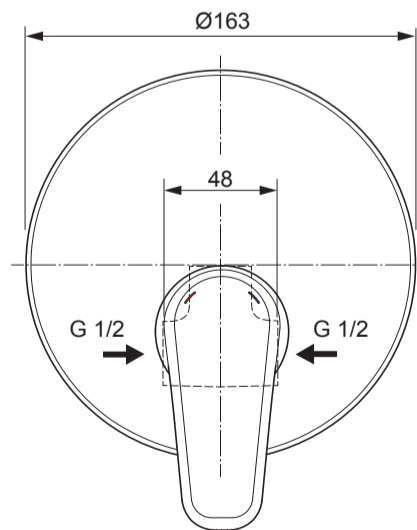

Ideal Standard International NV
Corporate Village - Gent Building
Da Vincilaan 2
1935 Zaventem
Belgium

www.idealstandardinternational.com