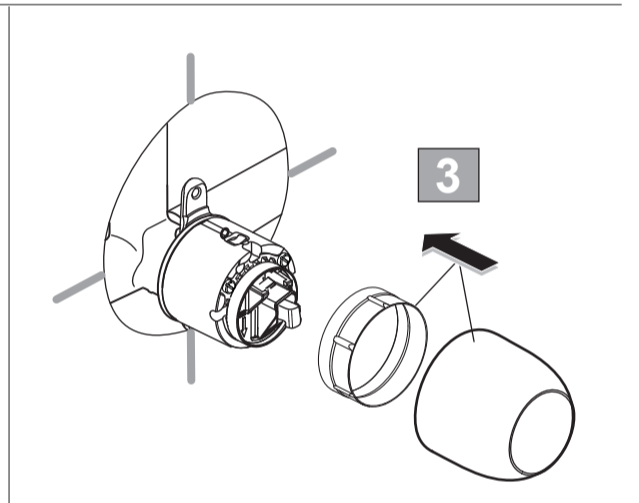

Pressure 0,3 MPa 3 bar	Temperature 50°C 65°C 81°C	Snowflake 16°C	0	1	2	3	4	5	6	7	8	9
			°C	°C	°C	°C	°C	°C	°C	°C	°C	°C
	50°C	16°C	49,5	49,5	48	46	42,5	41	37	33,5	31	28
	65°C	16°C	65	65	63,5	60,5	57	53,5	49	44,5	39	34,5
	81°C	16°C	81	81	78,5	73	69	63,5	56	49	42,5	36