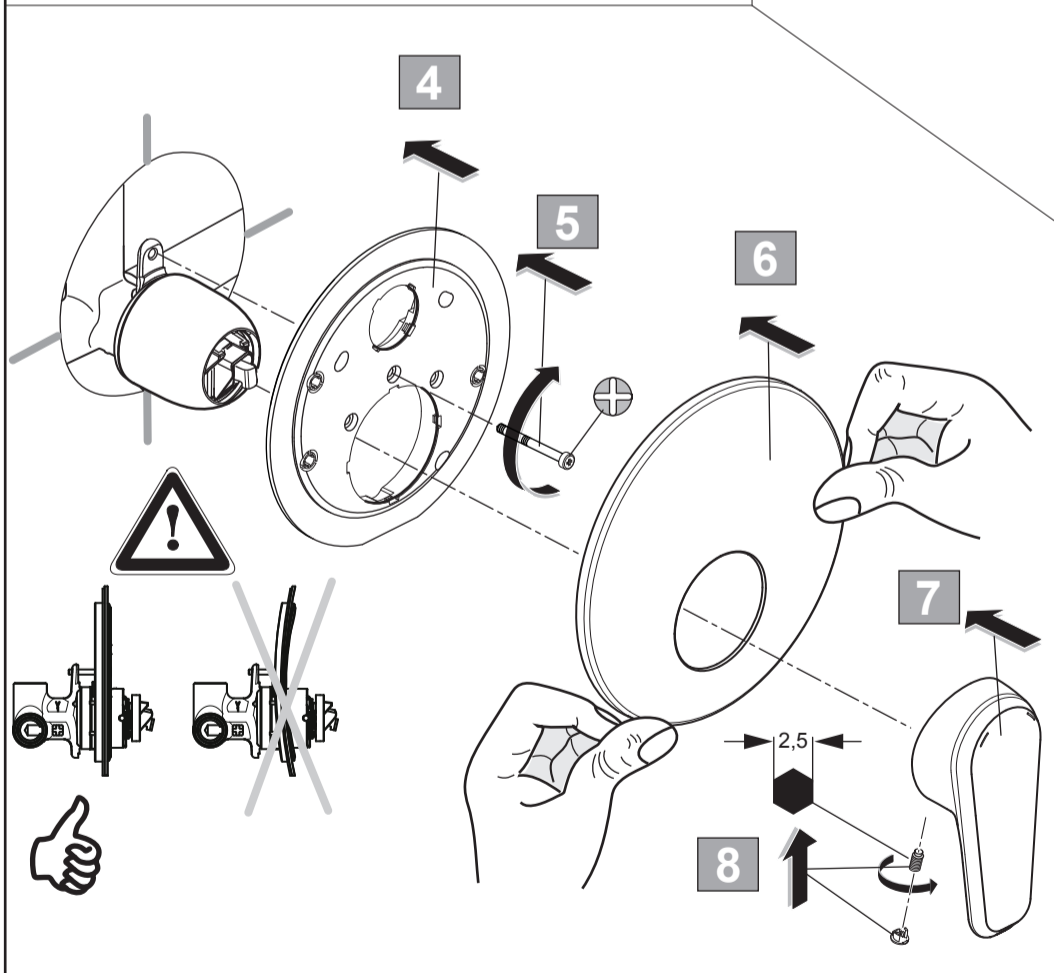

Pressure 0,3 MPa 3 bar	Temperature 50°C 65°C 81°C	Snowflake 16°C	0	1	2	3	4	5	6	7	8	9
			°C	°C	°C	°C	°C	°C	°C	°C	°C	°C
	50°C	16°C	49,5	49,5	48	46	42,5	41	37	33,5	31	28
	65°C	16°C	65	65	63,5	60,5	57	53,5	49	44,5	39	34,5
	81°C	16°C	81	81	78,5	73	69	63,5	56	49	42,5	36