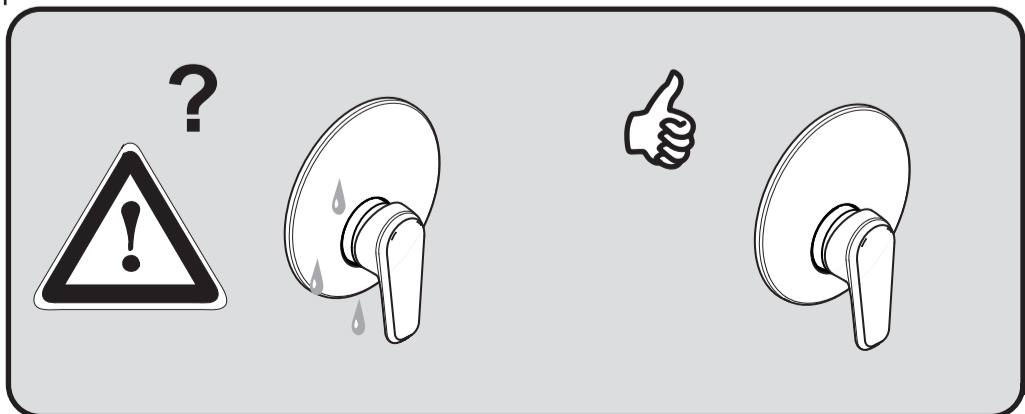

Pressure 0,3 MPa 3 bar	Temperature 50°C 65°C 81°C	Snowflake 16°C	0	1	2	3	4	5	6	7	8	9
			°C	°C	°C	°C	°C	°C	°C	°C	°C	°C
	50°C	16°C	49,5	49,5	48	46	42,5	41	37	33,5	31	28
	65°C	16°C	65	65	63,5	60,5	57	53,5	49	44,5	39	34,5
	81°C	16°C	81	81	78,5	73	69	63,5	56	49	42,5	36