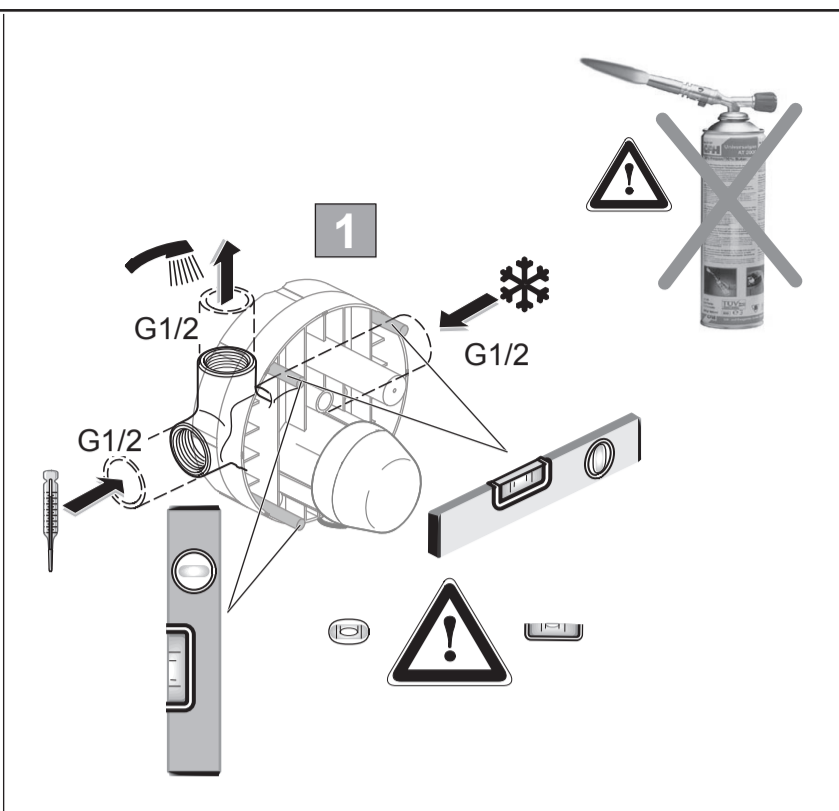

Pressure 0,3 MPa 3 bar	Temperature 50°C 65°C 81°C	Snowflake 16°C	0	1	2	3	4	5	6	7	8	9
			°C	°C	°C	°C	°C	°C	°C	°C	°C	°C
	50°C	16°C	49,5	49,5	48	46	42,5	41	37	33,5	31	28
	65°C	16°C	65	65	63,5	60,5	57	53,5	49	44,5	39	34,5
	81°C	16°C	81	81	78,5	73	69	63,5	56	49	42,5	36