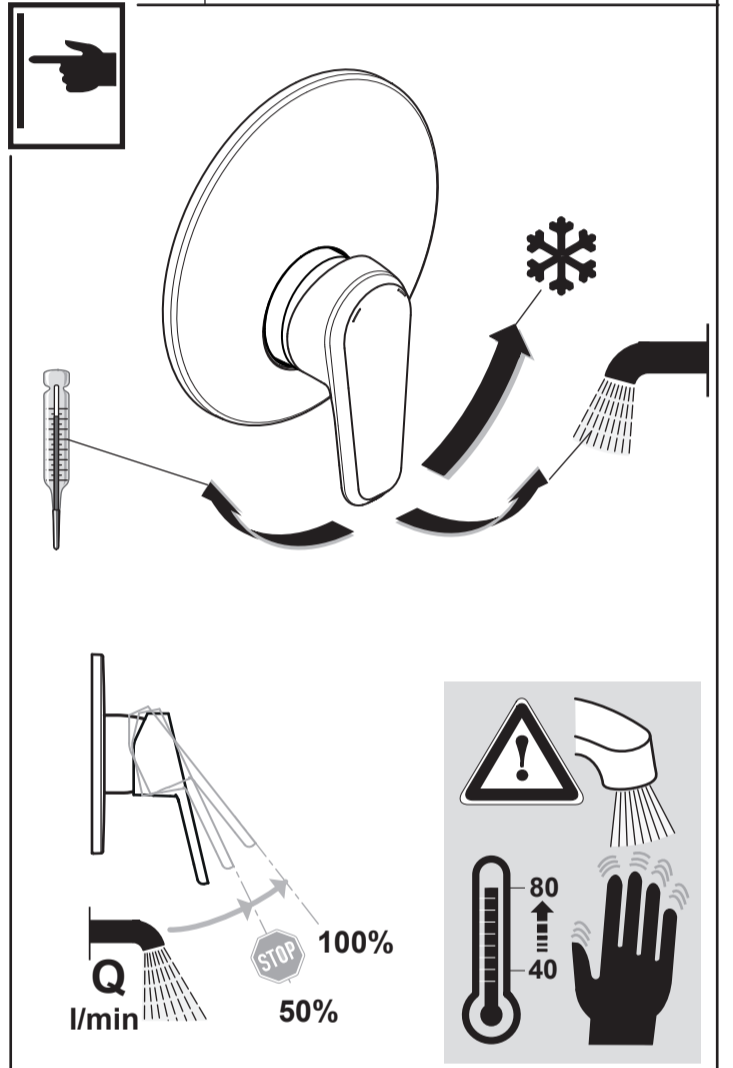

Pressure 0,3 MPa 3 bar	Temperature 50°C 65°C 81°C	Snowflake 16°C	0	1	2	3	4	5	6	7	8	9
			°C	°C	°C	°C	°C	°C	°C	°C	°C	°C
	50°C	16°C	49,5	49,5	48	46	42,5	41	37	33,5	31	28
	65°C	16°C	65	65	63,5	60,5	57	53,5	49	44,5	39	34,5
	81°C	16°C	81	81	78,5	73	69	63,5	56	49	42,5	36