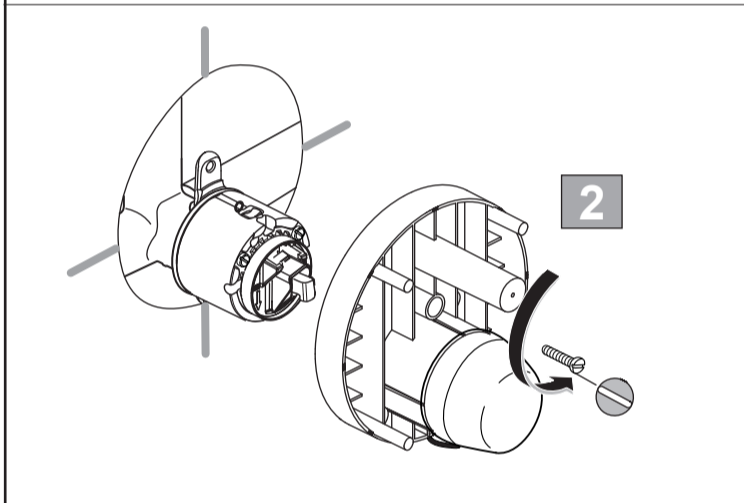

Pressure 0,3 MPa 3 bar	Temperature 50°C 65°C 81°C	Snowflake 16°C	0	1	2	3	4	5	6	7	8	9
			°C	°C	°C	°C	°C	°C	°C	°C	°C	°C
	50°C	16°C	49,5	49,5	48	46	42,5	41	37	33,5	31	28
	65°C	16°C	65	65	63,5	60,5	57	53,5	49	44,5	39	34,5
	81°C	16°C	81	81	78,5	73	69	63,5	56	49	42,5	36