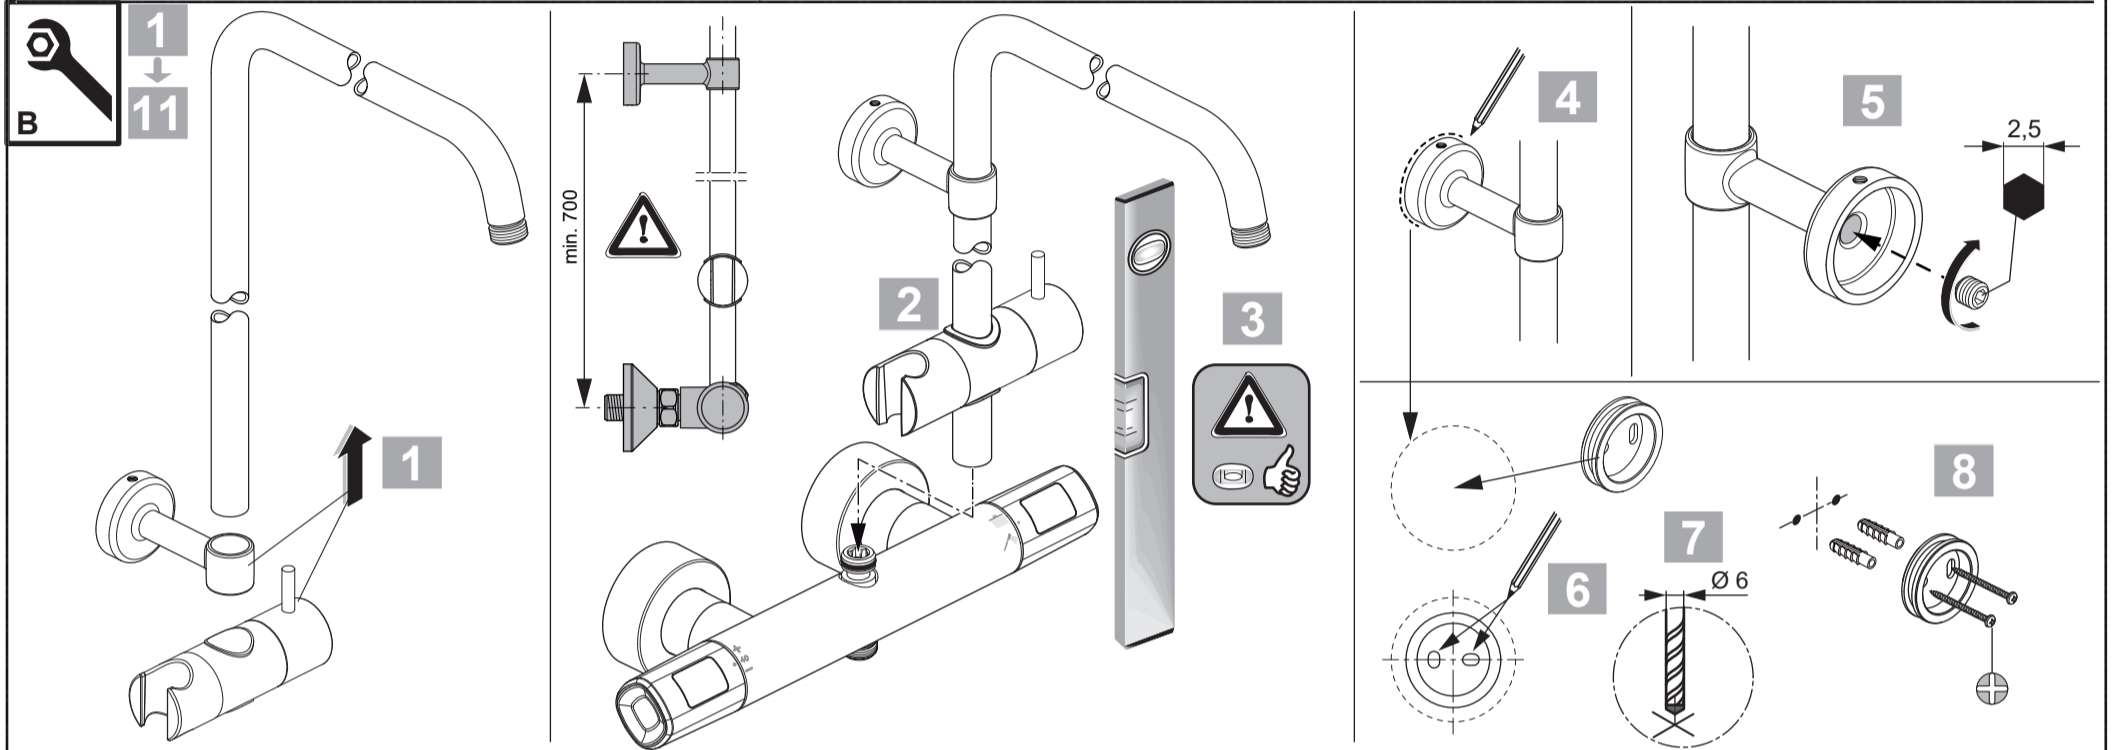

14	B 0024 AA
15	A 861 379 AA
	A 861 380 AA
16	A 861 383 AA
17	A 861 508 AA

1100 mm  
1000 mm

Ideal Standard

**CERATHERM T100**  
A 7240 ..

0721 / A 868 573  
Made in Germany

Ideal Standard International NV  
 Corporate Village - Gent Building  
 Da Vincilaan 2  
 1935 Zaventem  
 Belgium

www.idealstandardinternational.com

	<b>P</b>	bar		MAX. 10		5		<b>Q</b>	(3 bar)
	<b>T</b>	°C		MAX. 80		1		<b>I/min</b>	
								8	12