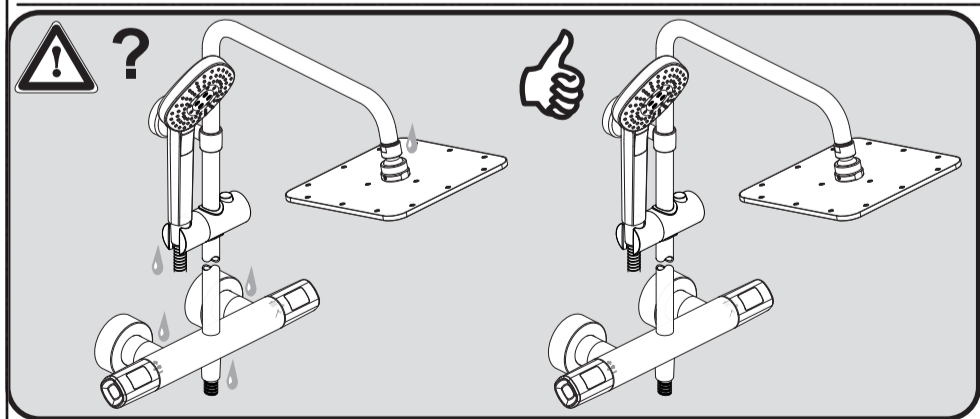

P	bar		MAX. 10		5		Q	(3 bar)
	T	°C		MAX. 80		1		I/min	
								8	12