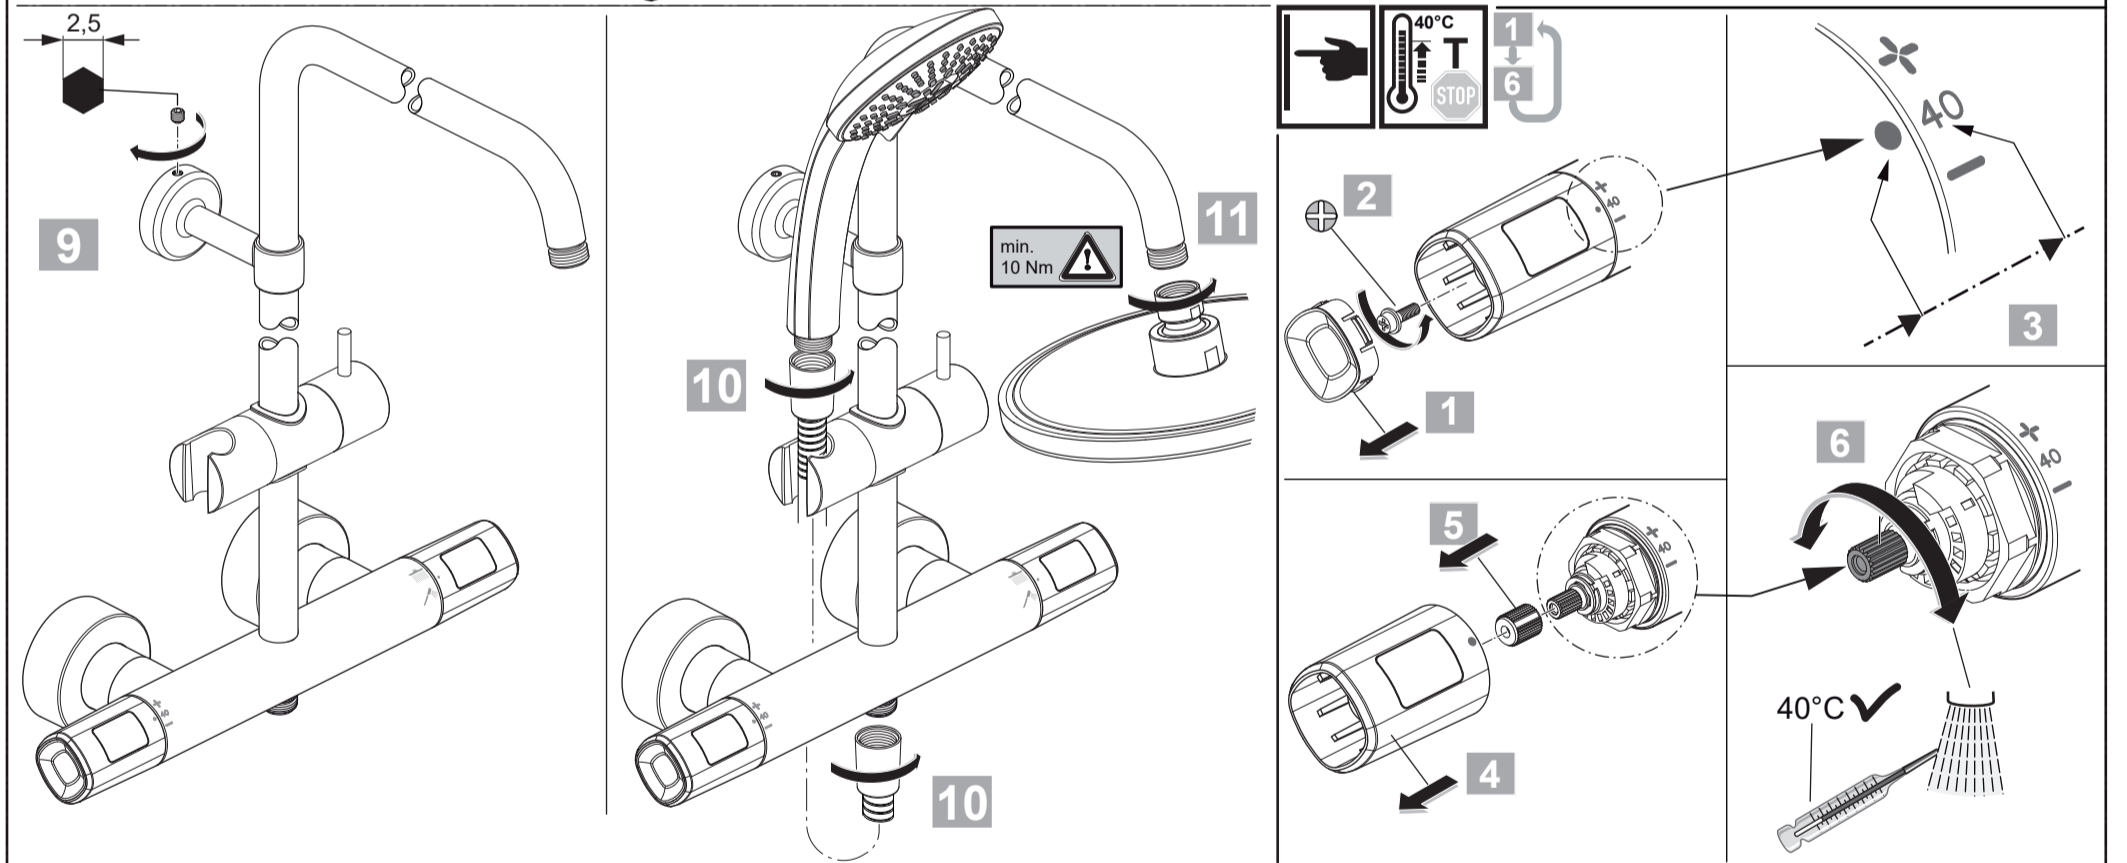

P	bar		MAX. 10		5		Q	(3 bar)
	T	°C		MAX. 80		1		I/min	
								8	12