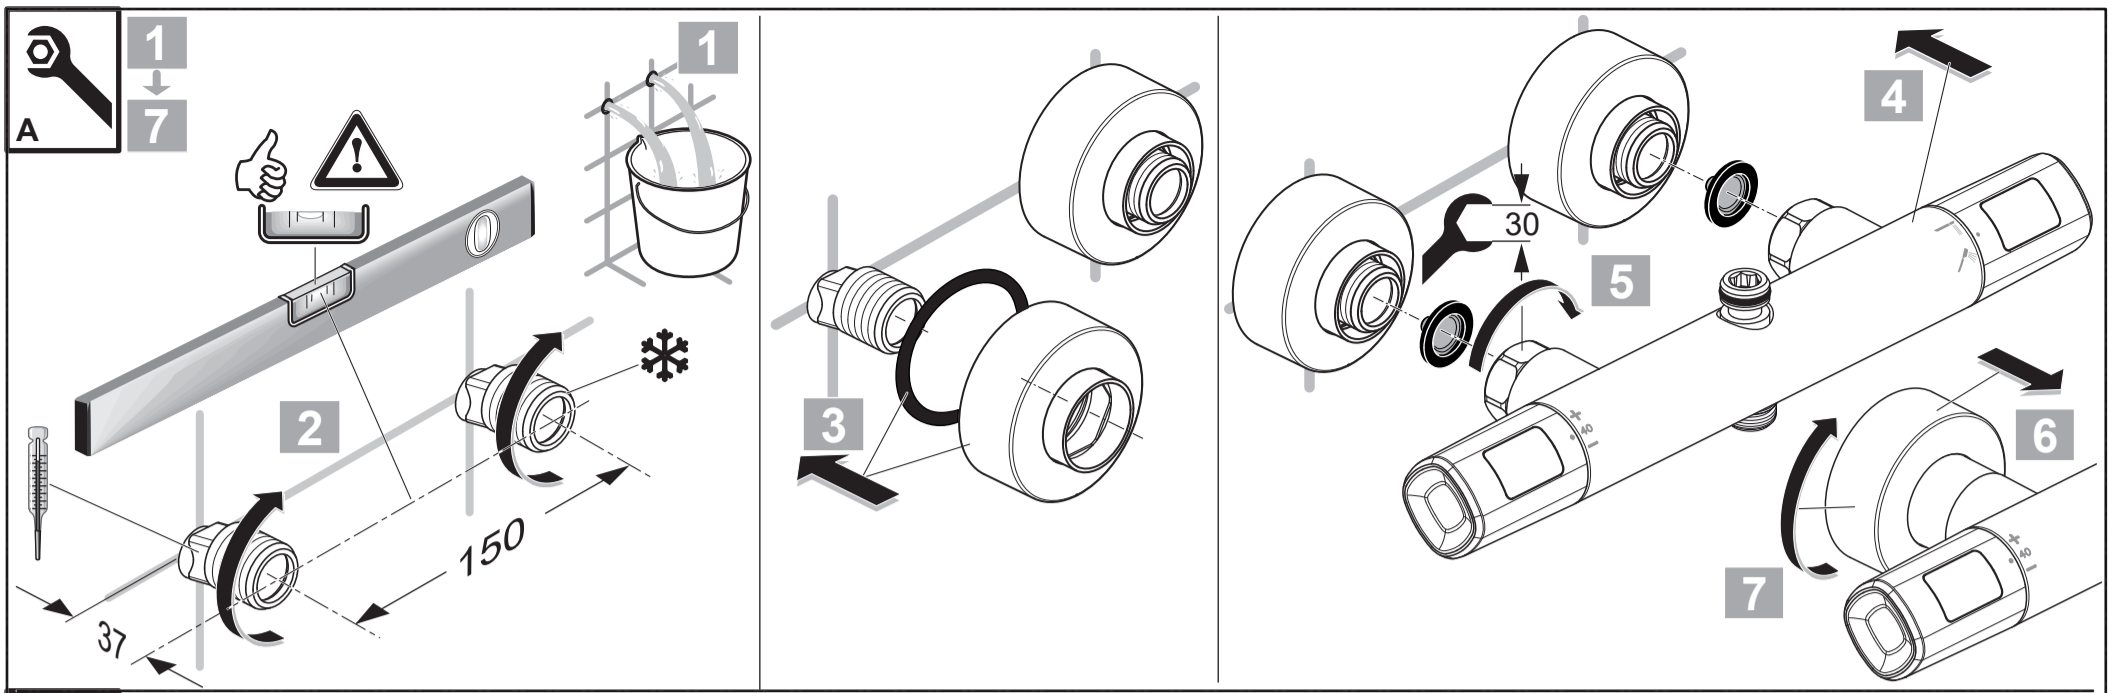

P	bar		MAX. 10		5		Q	(3 bar)
	T	°C		MAX. 80		1		I/min	
								8	12