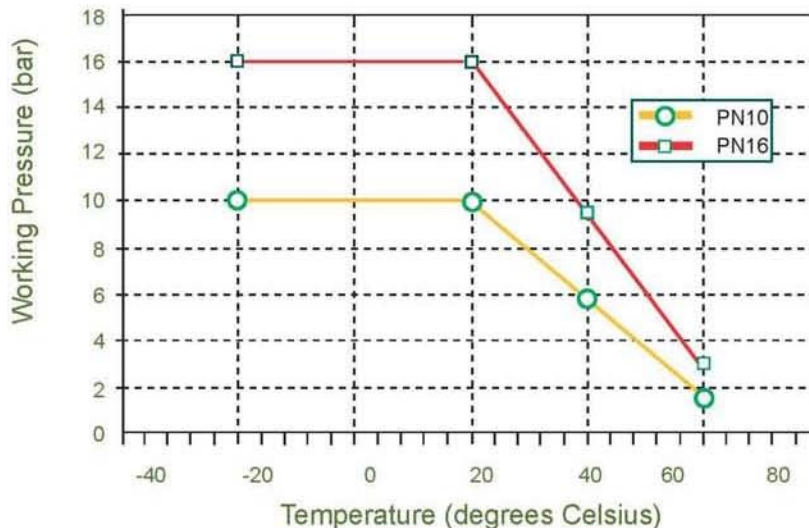

SECTION A

Compression Fittings

Description: Range of fittings for high-pressure conveyance of water, irrigation, gaseous fuels, compressed air, chemical solutions and slurries.

Range: Metric series from Ø 16mm up to Ø 110mm
Imperial series from Ø ½" up to Ø 4"

Pressure Rating: 16 bar at 20°C for fittings from Ø 16mm up to Ø 63mm
12.5 bar at 20°C for fittings from Ø 75mm up to Ø 110mm
10 bar at 20°C for PN10 fittings from Ø 20mm up to Ø 63mm
9 bar at 20°C for fittings in imperial sizes from Ø ½" up to Ø 1"

These fittings are approved to bear the quality marks of

The pressure rating has to be adjusted as shown in the figure below, if the fittings are to be used at higher temperature

Figure 1

Materials:

- Body, Cap, Insert: Polypropylene copolymer PP-B
- Polyvinyl Chloride PVC: (Pool Hose Fittings - JASON FLEX)
- Split Ring: Polyacetal
- O-Ring: Elastomeric rubber NBR70
- Elastomeric rubber EPDM: (Pool Hose Fittings - JASONFLEX)
- Reinforcing Ring: Stainless Steel

These fittings are approved for use in potable water supply systems

The fittings are suitable for exposure to sunlight (UV) and give excellent chemical resistance.

Please refer to technical catalogue for specific data sheets